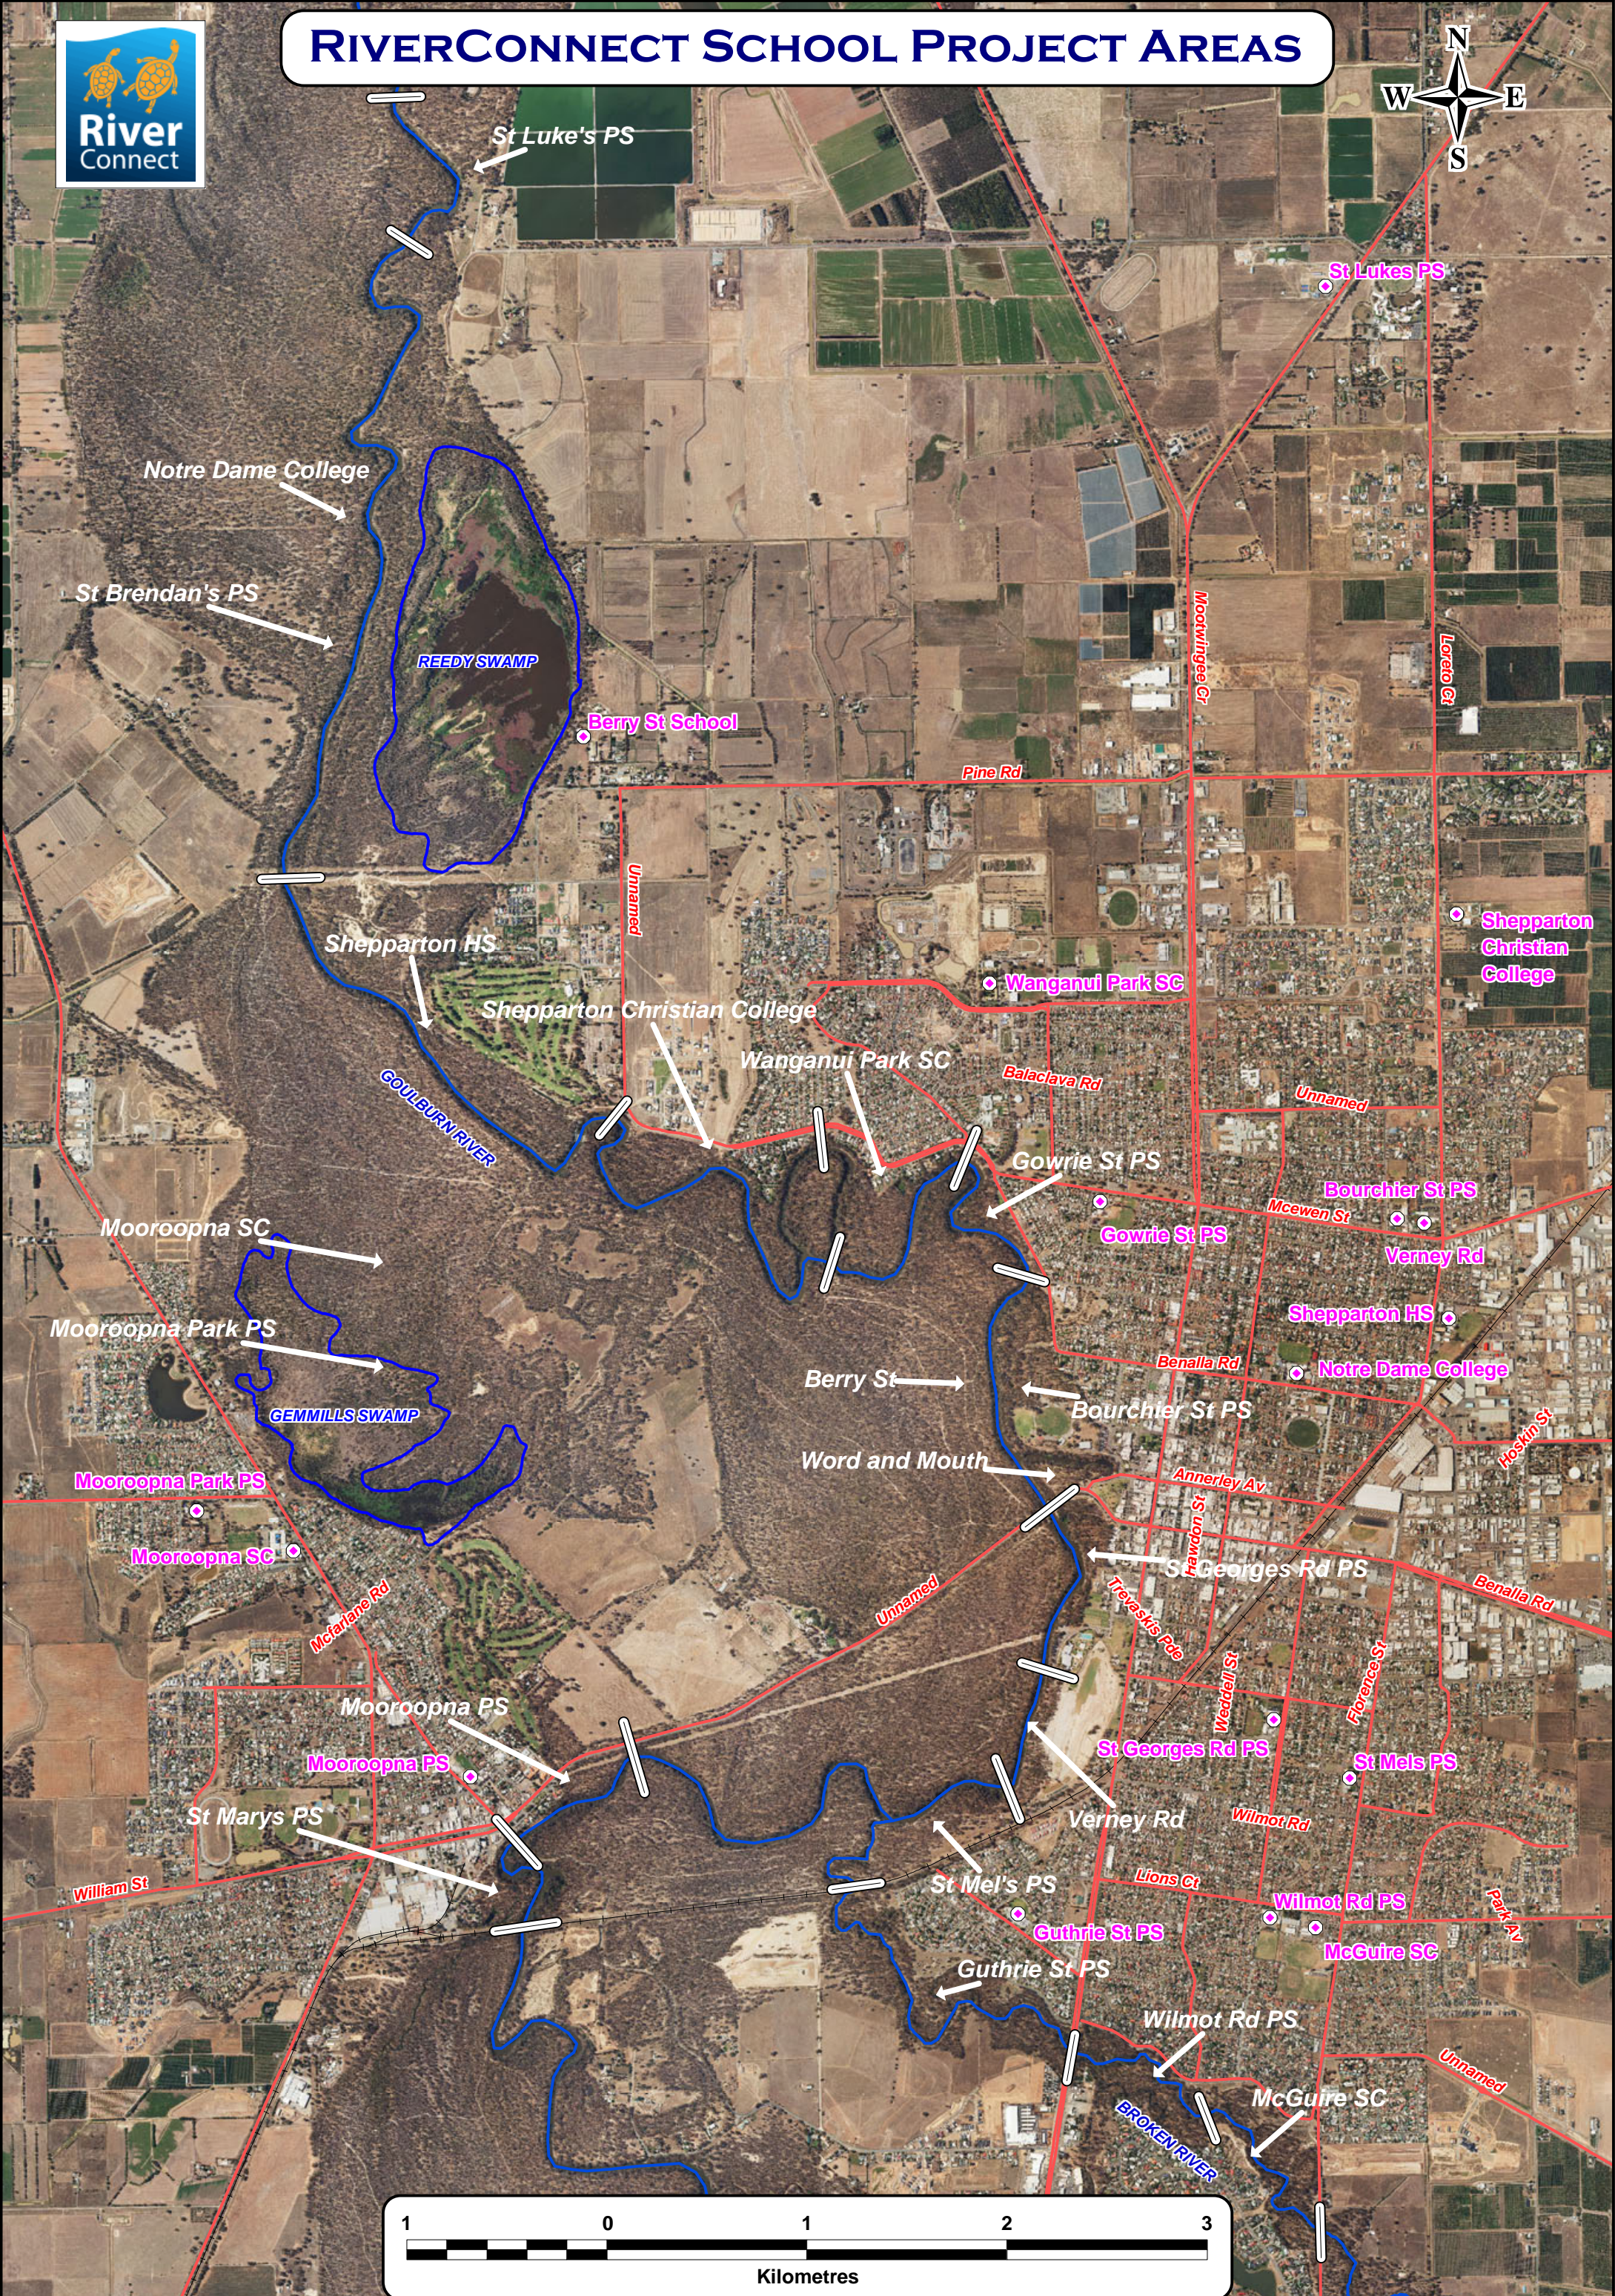

RIVERCONNECT SCHOOL PROJECT AREAS

St Luke's PS

St Lukes PS

Notre Dame College

St Brendan's PS

REEDY SWAMP

Berry St School

Shepparton HS

Mooroopna Park PS

Mooroopna SC

Berry St

Word and Mouth

Bourchier St PS

Bourchier St PS

Verney Rd

Notre Dame College

Mooroopna PS

Mooroopna PS

St Marys PS

William St

St Mel's PS

Guthrie St PS

Guthrie St PS

Wilmot Rd PS

Wilmot Rd PS

McGuire SC

McGuire SC

BROKEN RIVER