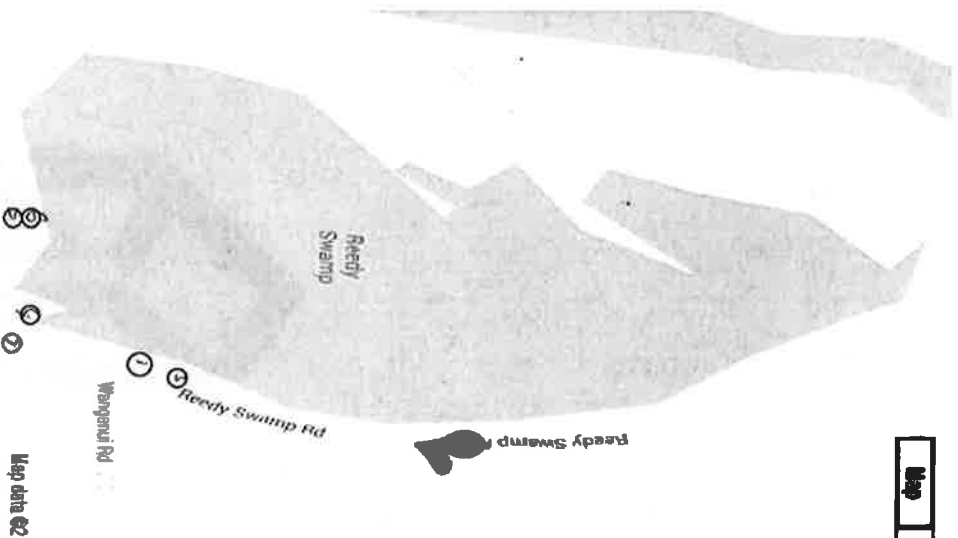

**Birds**

Black Swan	39%
Australian Shoveler	13%
White-eyed Duck	17%
Australian Shelduck	4%
Gray Teal	52%
Blue-billed Duck	4%
Maned Duck	39%
Chestnut Teal	35%
Musk Duck	22%
Pacific Black Duck	52%
Pink-eared Duck	4%
Brown Quail	9%
Australasian Grebe	22%
Hoary-headed Grebe	9%

# Reedy Swamp SHEPPARTON

Nature walking guide.

**1 Car Park**

**2 Keep Out Sign**

**3 VCAL Table and chairs**

**4 Dead Tree Clearing**

**5 Dams**

**6 Antique 22 Gallon Drum**